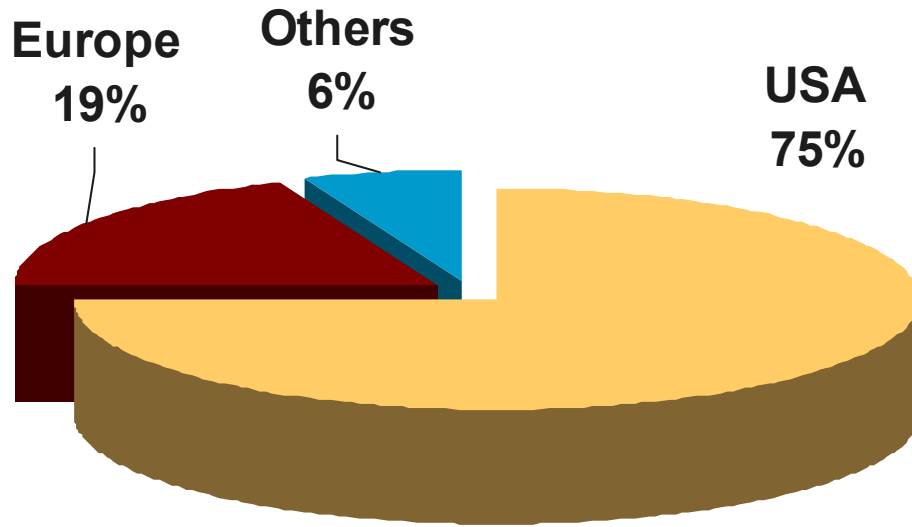

Coordinated Global Network

68 Office in 38 Countries

6000 STAFF WORLDWIDE

Annual Sales of US\$ 5.5 Billion

Compound Annual
Growth Rate **22%**

A Global Customer Base

A Global Production Base

Li & Fung's Business Paradigm