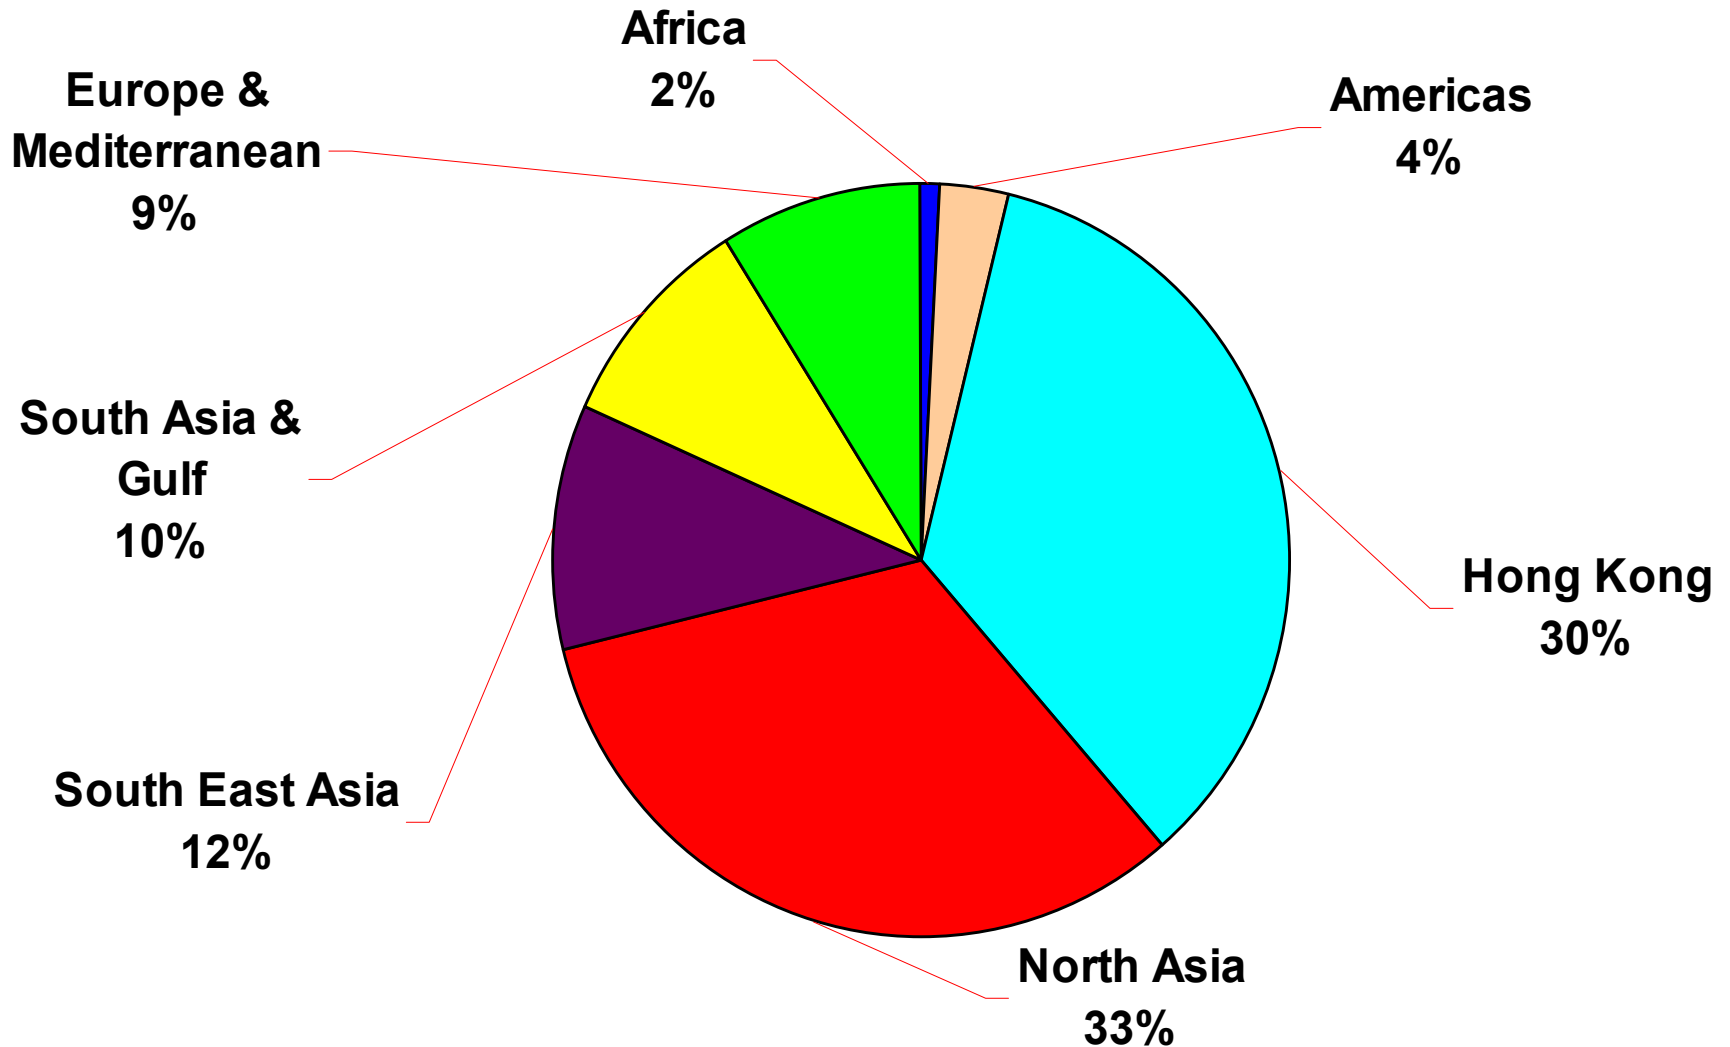

ASrIA – 2004

International Conference

Li & Fung Limited

July 15, 2004

BACKGROUND

Founded in 1905, Li & Fung is a specialist in the sourcing of both private label and branded consumer goods, headquartered in Hong Kong with ...

Coordinated Global Network

68 Office in 38 Countries

6000 STAFF WORLDWIDE

Annual Sales of US\$ 5.5 Billion

Compound Annual
Growth Rate **22%**

A Global Customer Base

A Global Production Base

Li & Fung's Business Paradigm