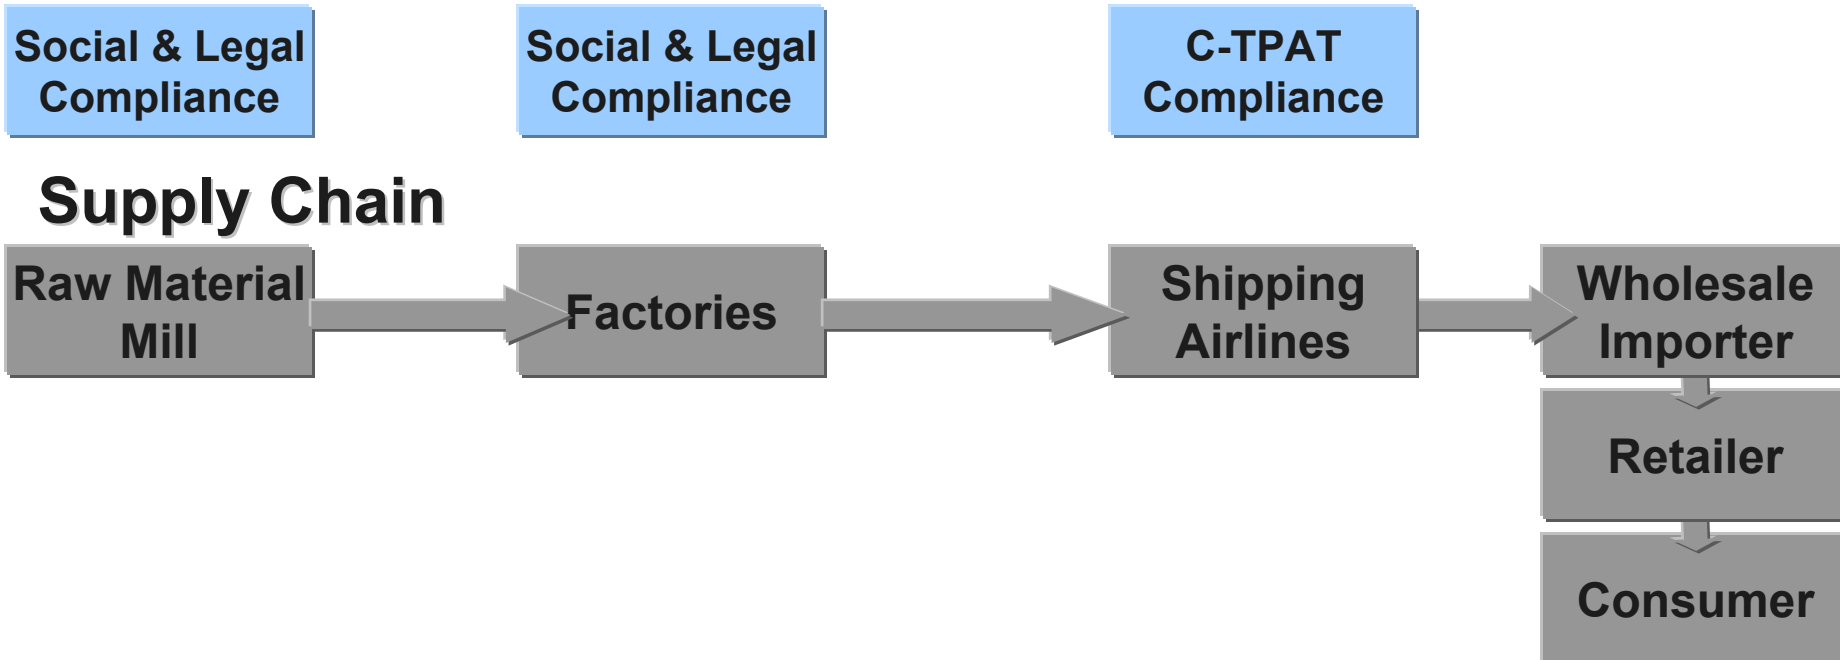

ASrIA – 2004

International Conference

Li & Fung Limited

July 15, 2004

BACKGROUND

Founded in 1905, Li & Fung is a specialist in the sourcing of both private label and branded consumer goods, headquartered in Hong Kong with ...

Coordinated Global Network

68 Office in 38 Countries

6000 STAFF WORLDWIDE

Annual Sales of US\$ 5.5 Billion

Compound Annual
Growth Rate **22%**

A Global Customer Base

A Global Production Base

Li & Fung's Business Paradigm

Supply Chain Policing

Li & Fung Trading Group