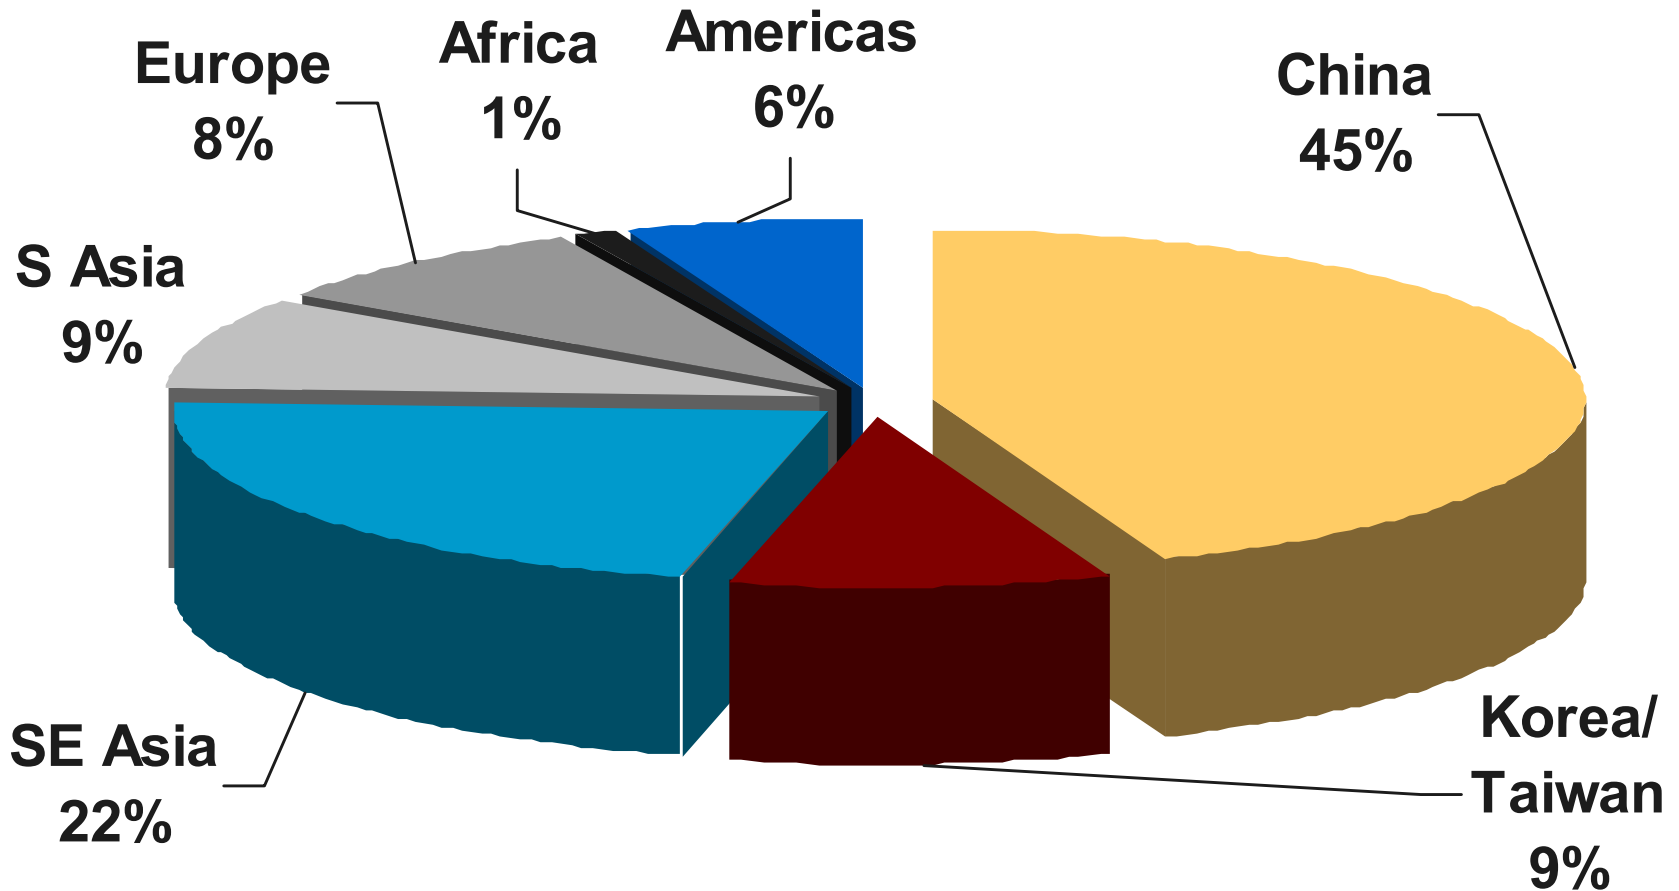

Coordinated Global Network

68 Office in 38 Countries

6000 STAFF WORLDWIDE

Annual Sales of US\$ 5.5 Billion

Compound Annual
Growth Rate **22%**

A Global Customer Base

A Global Production Base

Li & Fung's Business Paradigm