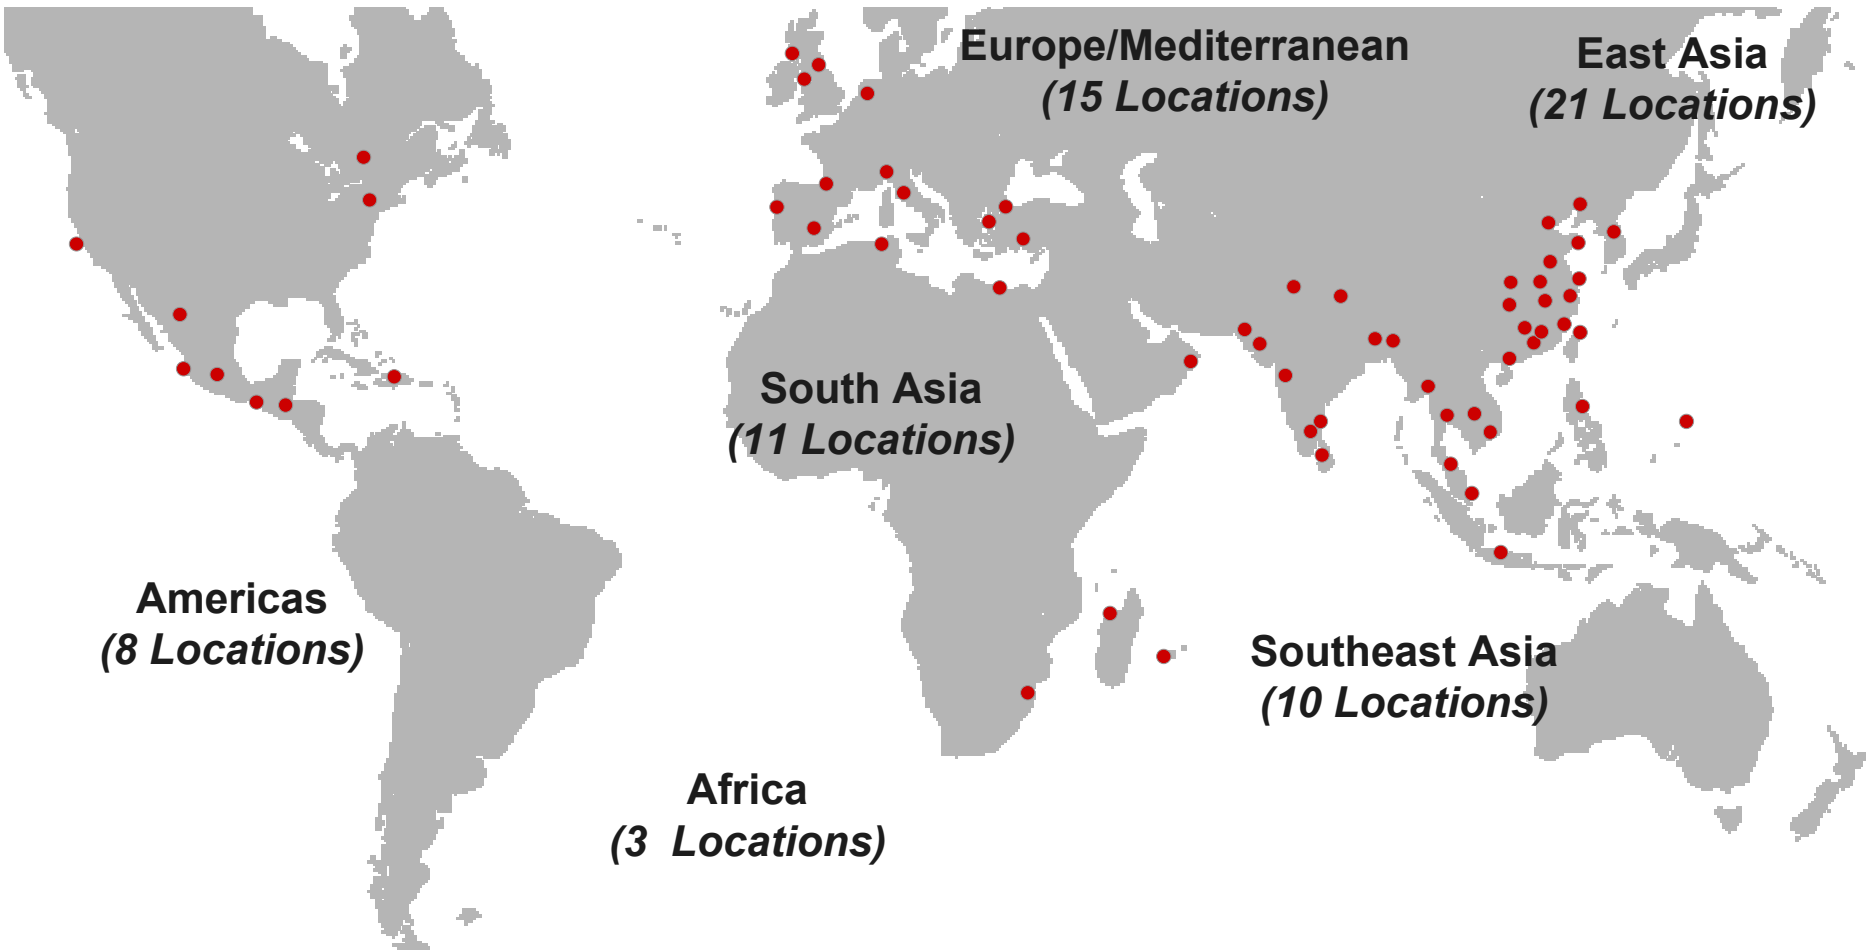

ASrIA – 2004

International Conference

Li & Fung Limited

July 15, 2004

BACKGROUND

Founded in 1905, Li & Fung is a specialist in the sourcing of both private label and branded consumer goods, headquartered in Hong Kong with ...

Coordinated Global Network

68 Office in 38 Countries

6000 STAFF WORLDWIDE

Annual Sales of US\$ 5.5 Billion

Compound Annual
Growth Rate **22%**

A Global Customer Base

A Global Production Base

Li & Fung's Business Paradigm

Supply Chain Policing

Li & Fung Trading Group