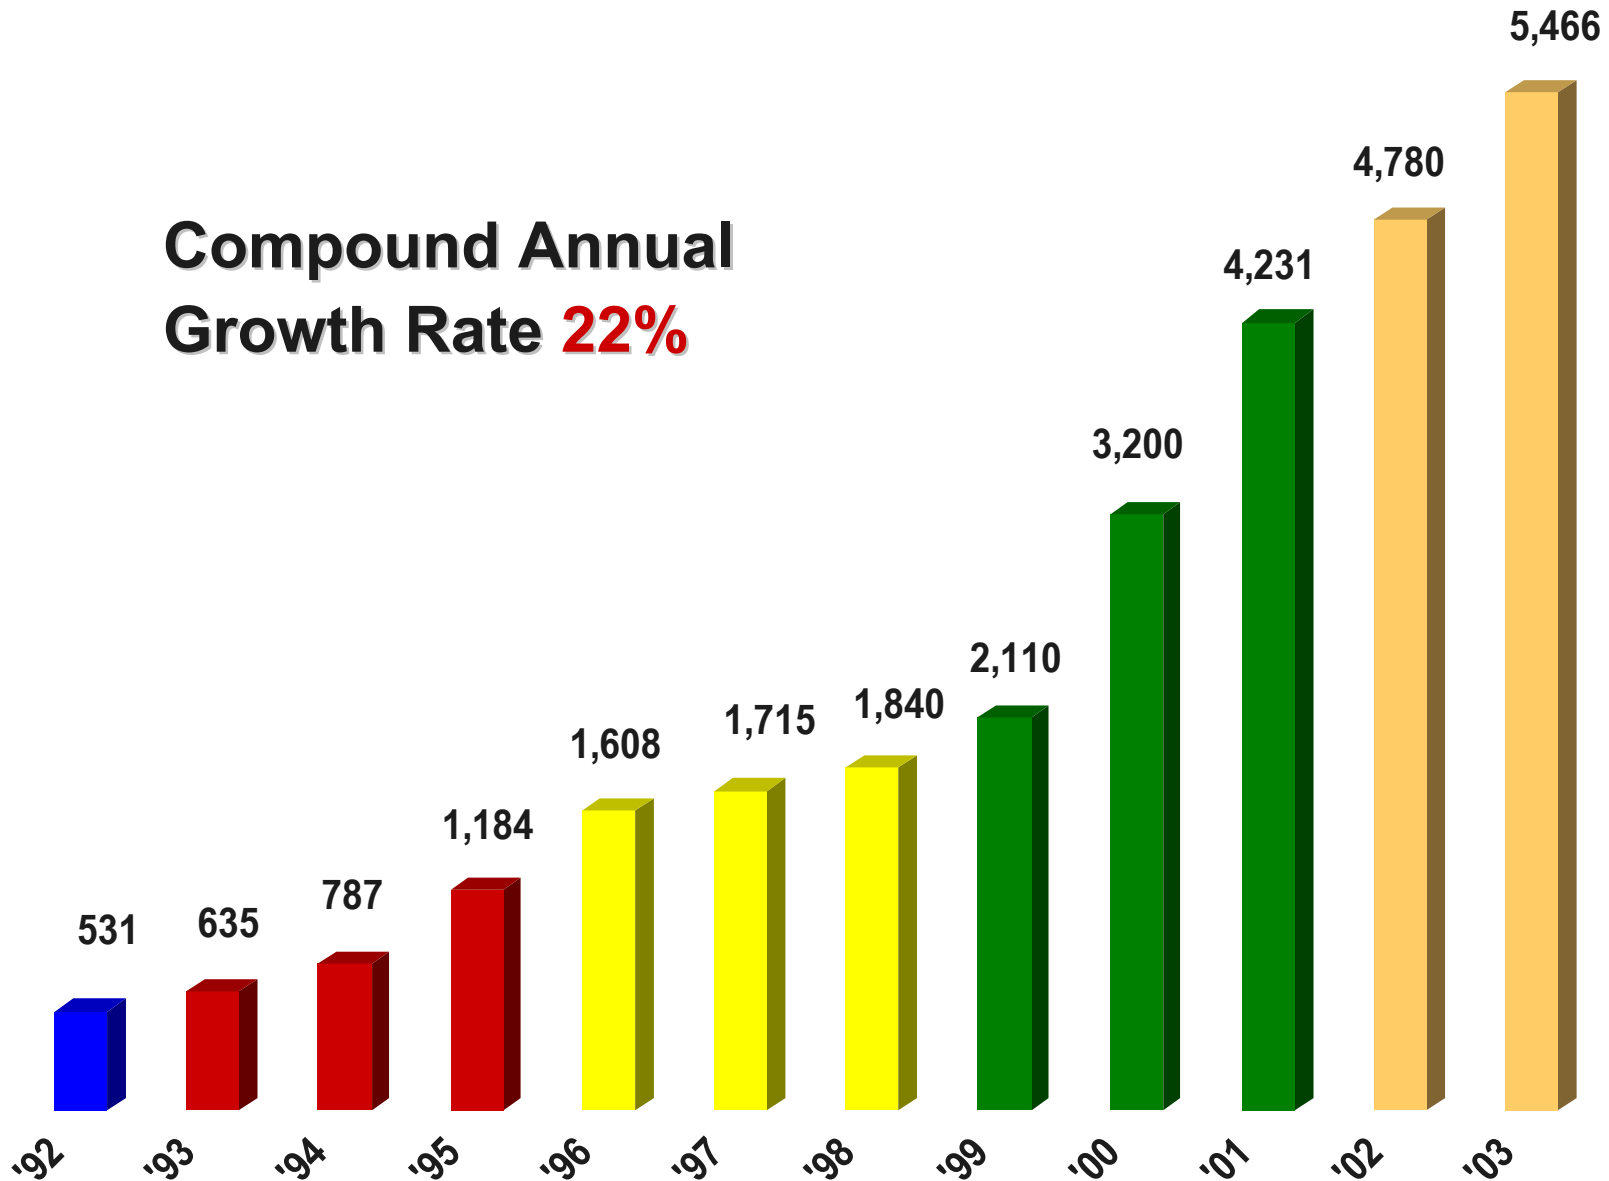

Coordinated Global Network

68 Office in 38 Countries

6000 STAFF WORLDWIDE

Annual Sales of US\$ 5.5 Billion

Compound Annual
Growth Rate **22%**

A Global Customer Base

A Global Production Base

Li & Fung's Business Paradigm